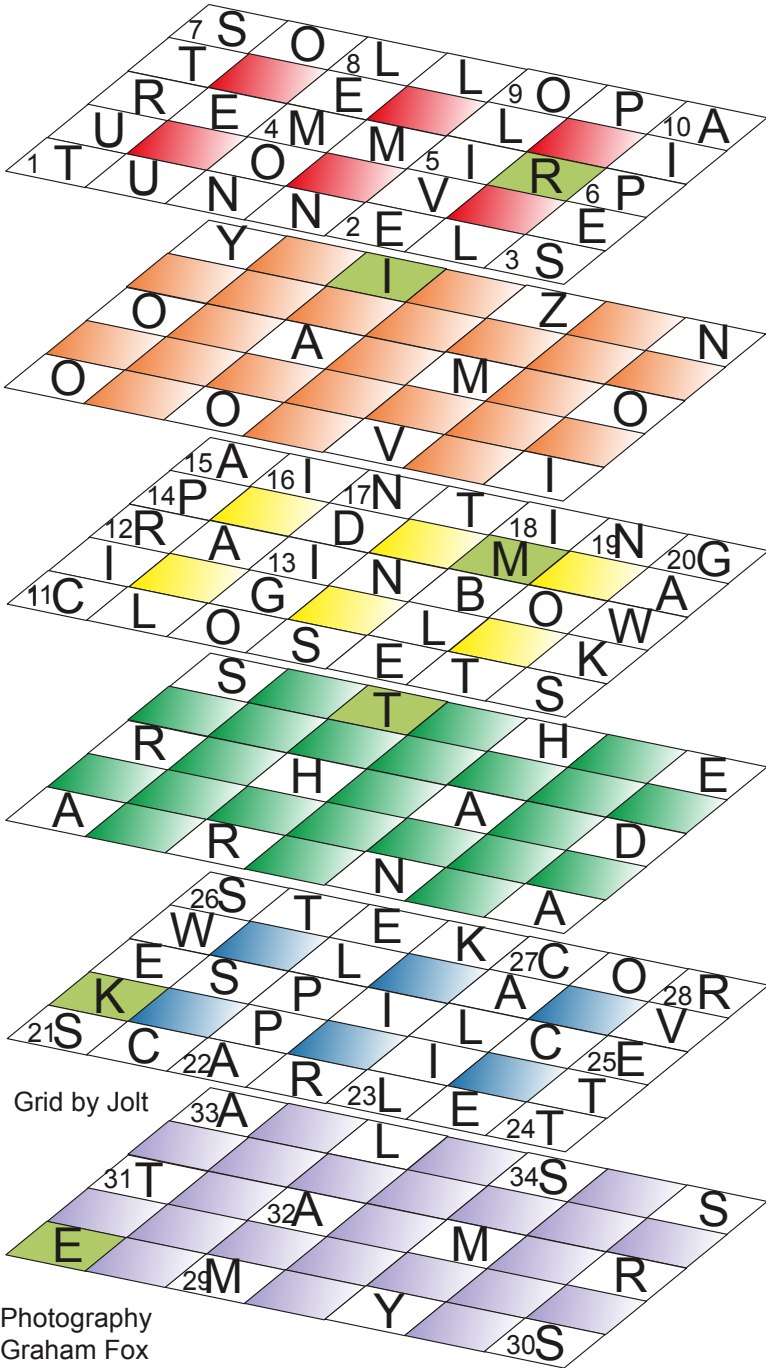

Arachne Jolt

Grid by Jolt

Photography
Graham Fox

The Rainbow Connection from the 1979 film *The Muppet Movie* was sung by

 KERMIT

Several solutions together make up a RAINBOW of sorts.

Day 25
12ac (7)

Drawing by Frank Paul

RAINBOW

RA (Egyptian Sun God)
IN BOW (tie)